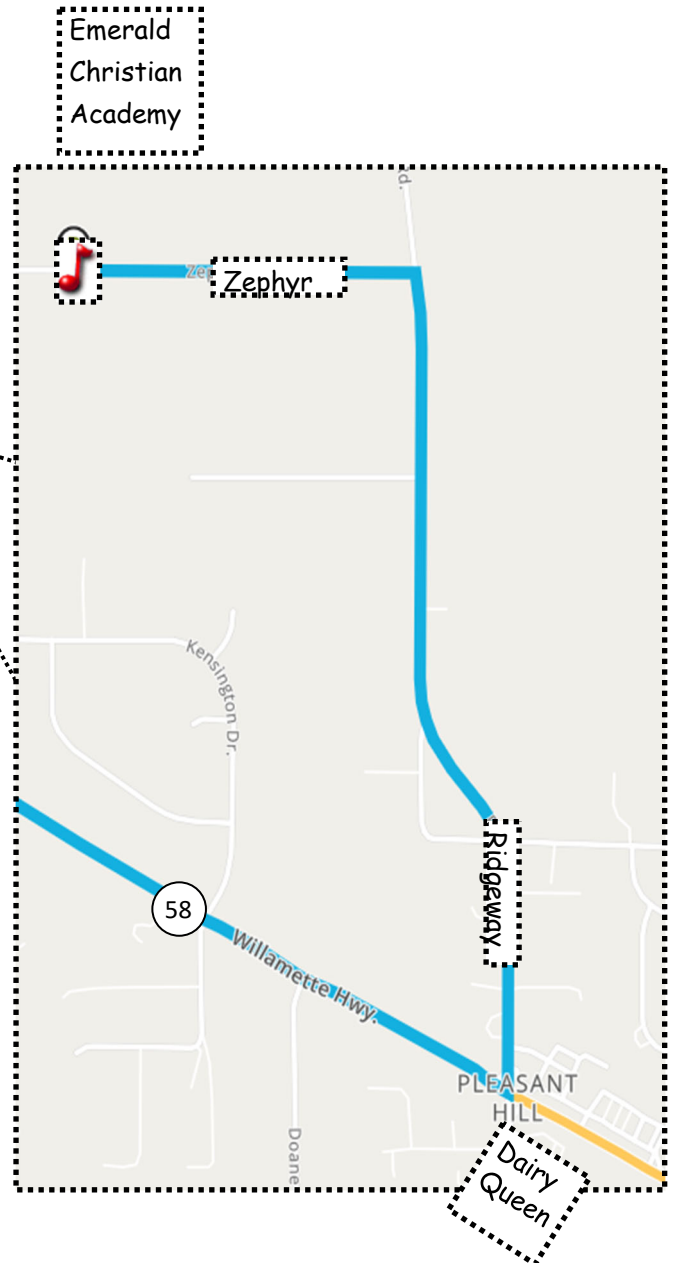

## Map to Emerald Christian Academy, Pleasant Hill, Oregon

### Driving Directions:

Traveling from I-5, take Highway 58 (OR-58 / Willamette Hwy) towards Klamath Falls./Oakridge. After 5.5 miles, arriving in Pleasant Hill, turn left on Ridgeway Road at the Dairy Queen. Turn left on Zephyr Road and Emerald Christian is on the left, about 1/2 mile.